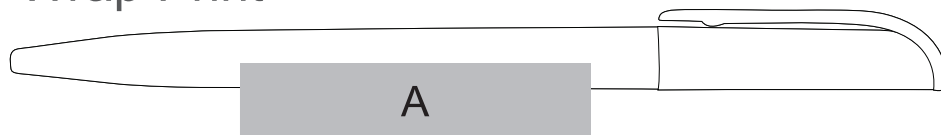

IDEA-0700

Metro Pen

Also available in

Check Logo24
guide and t's & c's

*** Wrap Print on quantities over 500 ***

Wrap Print